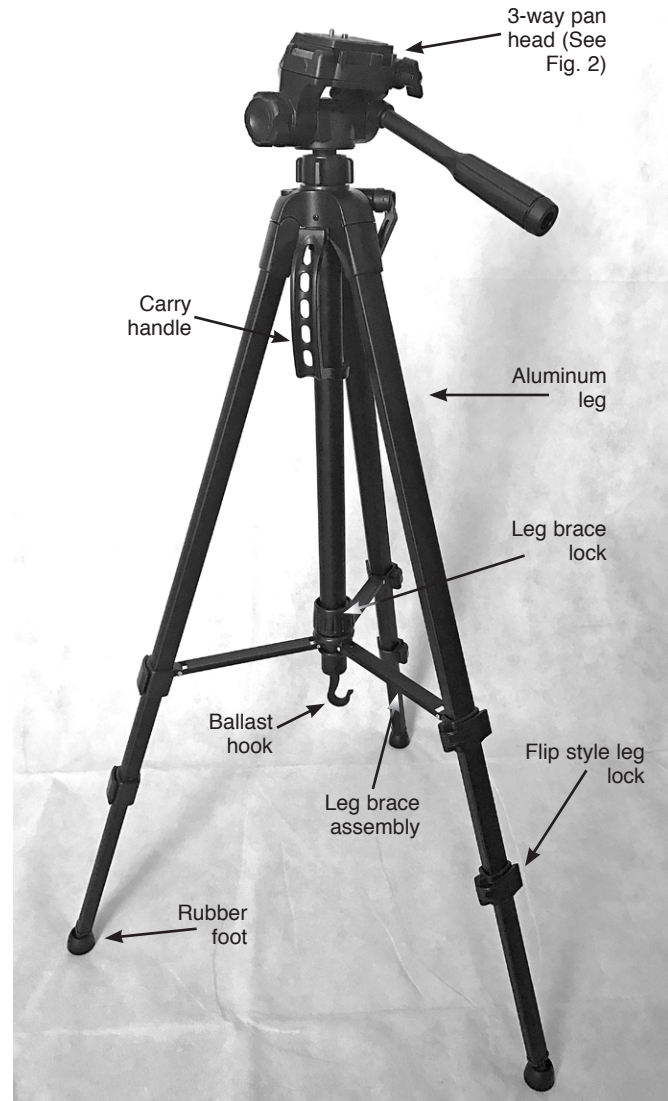

Orion® Tritech LT-1 Travel Tripod with 3-Way Pan Head

#40814

Congratulations on your purchase of a quality Orion field tripod! This full-featured, compact aluminum tripod provides solid support for binoculars, small telescopes, still cameras, and video cameras. Designed for use either indoors or outdoors, the Tritech LT-1 features a 6.6-lb. load capacity; three-section aluminum legs with flip style leg locks; a smooth, three-way pan head; geared center column; leg brace assembly for greater stability; ballast hook; bubble levels on both the tripod and pan head; and an integrated carrying handle for easy portability on your visual or photographic jaunts. And it comes with a rugged soft case with shoulder strap! Please take a few minutes to review the parts and features of the tripod before first use.

Care and Cleaning

Clean with mild detergent and a soft cloth. Use a soft brush and air blower to remove sand and dust from locking threads and sliding sections. This tripod does not require regular application of lubricant. Dry and/or clean the tripod after use in wet, sandy, or dusty conditions. Not recommended for use in salt water. Do not use in temperatures lower than -22°F (-30°C). Do not exceed the recommended load capacity.

Figure 1. The Tritech II Field Tripod with legs extended

ORION®
TELESCOPES & BINOCULARS

Providing Exceptional Consumer Optical Products Since 1975

Customer Support:

www.OrionTelescopes.com/contactus

Corporate Offices:

89 Hangar Way, Watsonville CA 95076 - USA

Copyright © 2018 Orion Telescopes & Binoculars

All Rights Reserved. No part of this product instruction or any of its contents may be reproduced, copied, modified or adapted, without the prior written consent of Orion Telescopes & Binoculars.